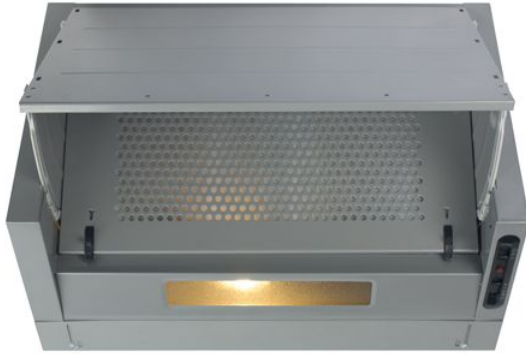

A PHP Error was encountered

Severity: Warning

Message: Invalid argument supplied for foreach()

Filename: views/pdfexport.php

Line 111, Column 100

Back

File: /var/www/html/.../views/pdfexport.php

Line: 111

Function: foreach

File: /var/www/html/.../controllers/Export.php

Line: 111

Function: foreach

File: /var/www/html/.../index.php

Line: 111

Function: foreach

MIN600SI Integrated extractor

Features

- Ducted/re-circulating installation
- Slider control
- 3 speeds

Available in

- Silver

Lighting

- Number of lights: 1

Technical specification

- Required height over gas hobs: 700mm (min)
- Required height over electric hobs: 600mm (min)
- 120mm