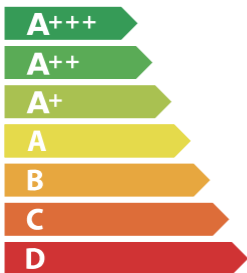

ENERGY

MATRIX

MEH601SS/3

C

59
kWh/annum

Icon of a fan or fan blades.

ABCD**E**FG

Icon of a light bulb.

ABCD**D**EFG

Icon of water droplets falling from a pipe.

ABCD**E**FG

Icon of a speaker with sound waves.

67 dB

65/2014